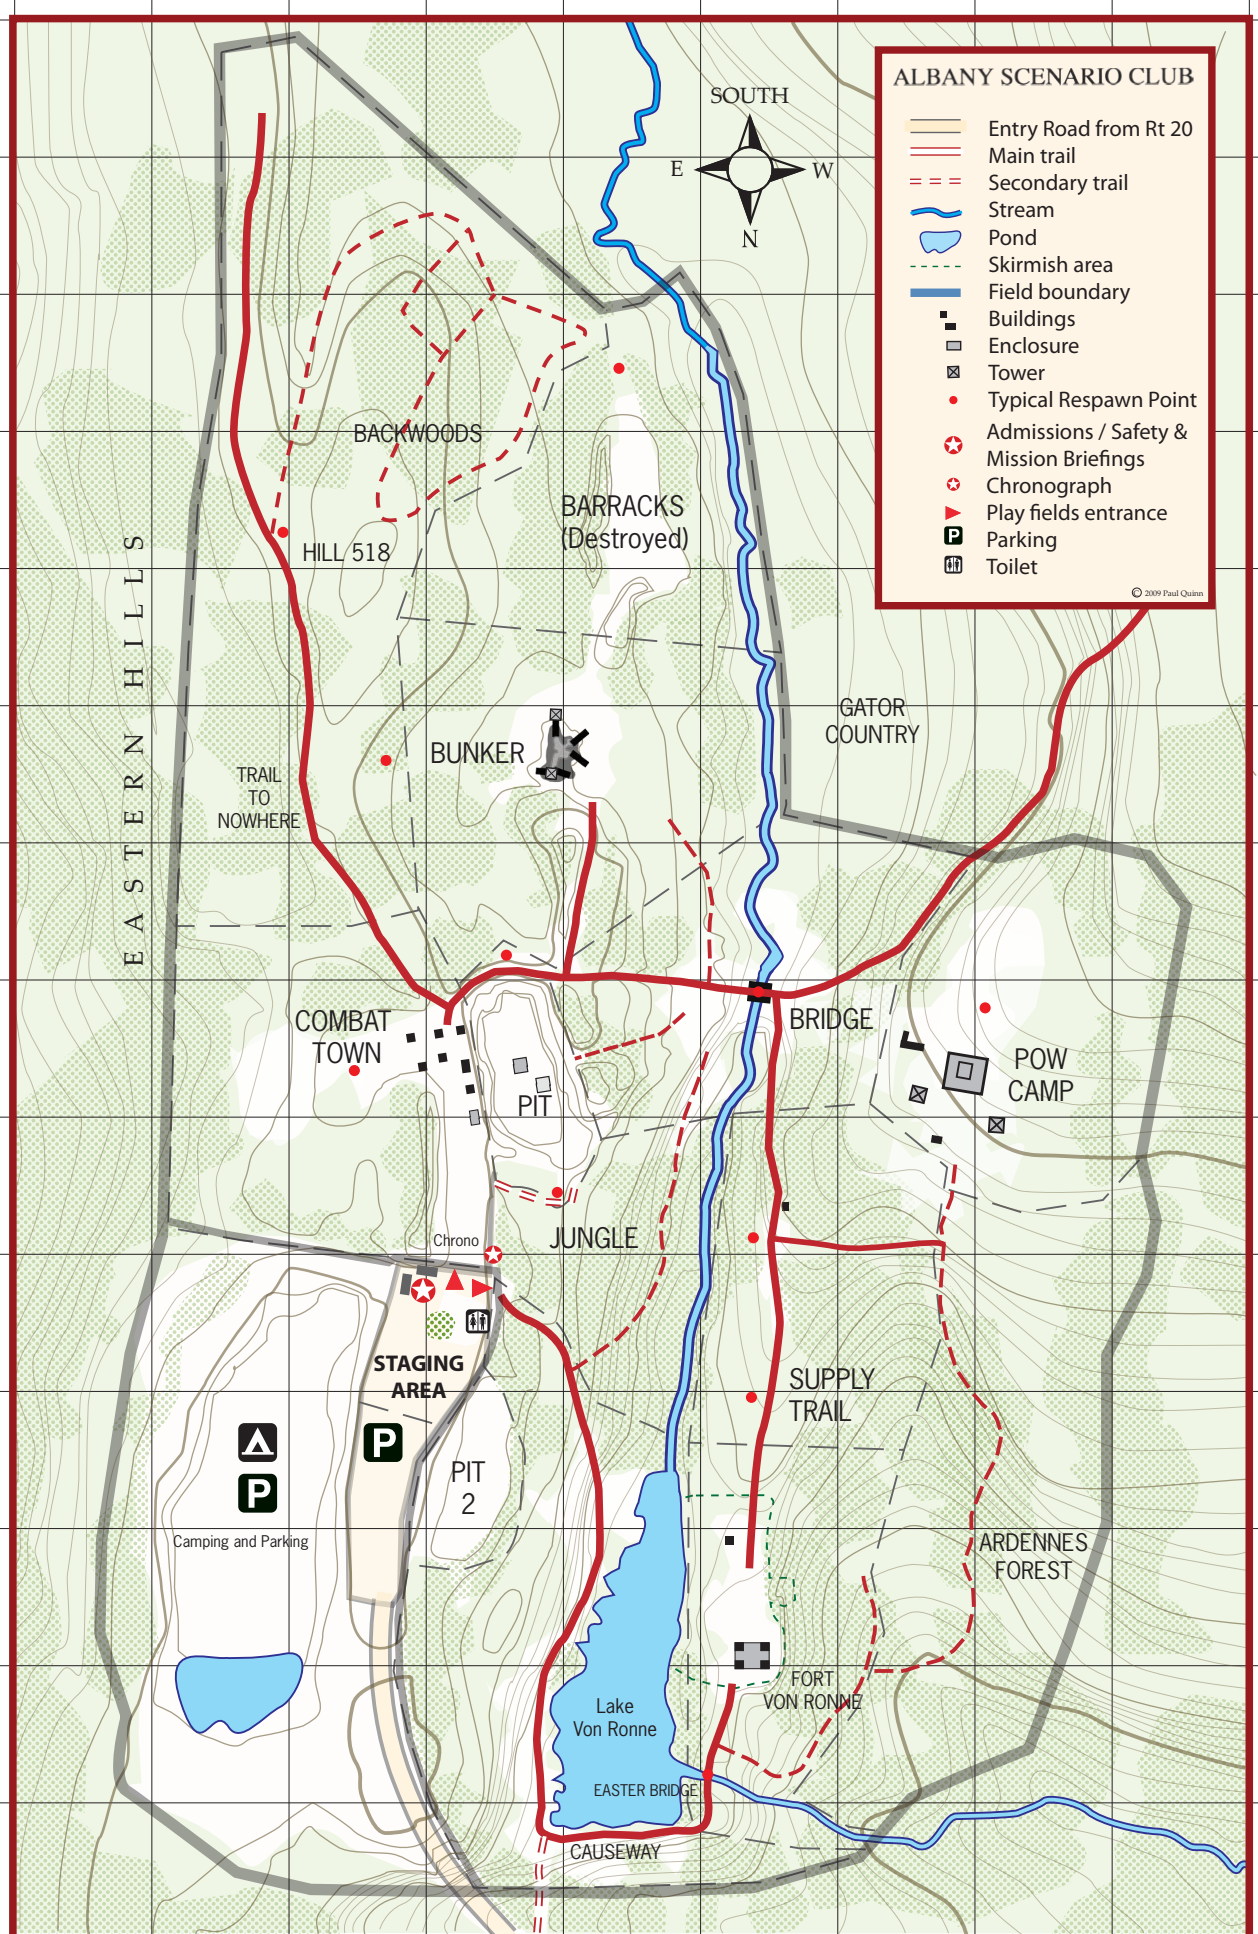

1 2 3 4 5 6 7 8 9

A
B
C
D
E
F
G
H
I
J
K
L
M
N

ALBANY SCENARIO CLUB

- Entry Road from Rt 20
- Main trail
- Secondary trail
- Stream
- Pond
- Skirmish area
- Field boundary
- Buildings
- Enclosure
- Tower
- Typical Respawn Point
- Admissions / Safety & Mission Briefings
- Chronograph
- Play fields entrance
- Parking
- Toilet

© 2009 Paul Quinn

1 2 3 4 5 6 7 8 9